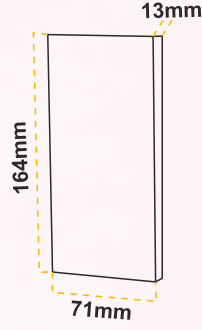

12 Renk Sulu Boya

(12 Colors Water Colour)

Art.404

(21 mm)