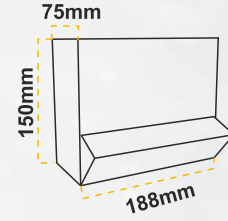

144'lü Shine Prime Kurşun Kalem

(144 Pcs Shine Prime Pencil)

Art.1494ST

Kutu (Box)
144 Adet/Pcs

Koli (Crtn)
12 Kutu/Box