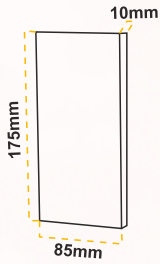

12 Renk Prime Kuru Boya

(12 Color Prime Colored Pencil)

Art.1045

Paket (Package)
12 Adet/Pcs

Kutu (Box)
12 Paket/Package

Koli (Crtn)
12 Kutu/Box

	8,5 x 17,5 x 1 cm	1,15 kg
	37 x 28,5 x 25 cm	14 kg

24 Renk Prime Kuru Boya