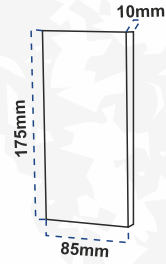

Art.1392

12 Renk Kuru Boya (12 Color Colored Pencil)