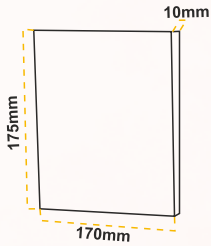

24 Renk Prime Kuru Boya

(12 Color Prime Colored Pencil)

Art.1048

Paket (Package)
24 Adet/Pcs

Kutu (Box)
12 Paket/Package

Koli (Crtn)
8 Kutu/Box

	17 x 18 x 12,2 cm	2,15 kg
	38 x 36 x 24,5 cm	14 kg